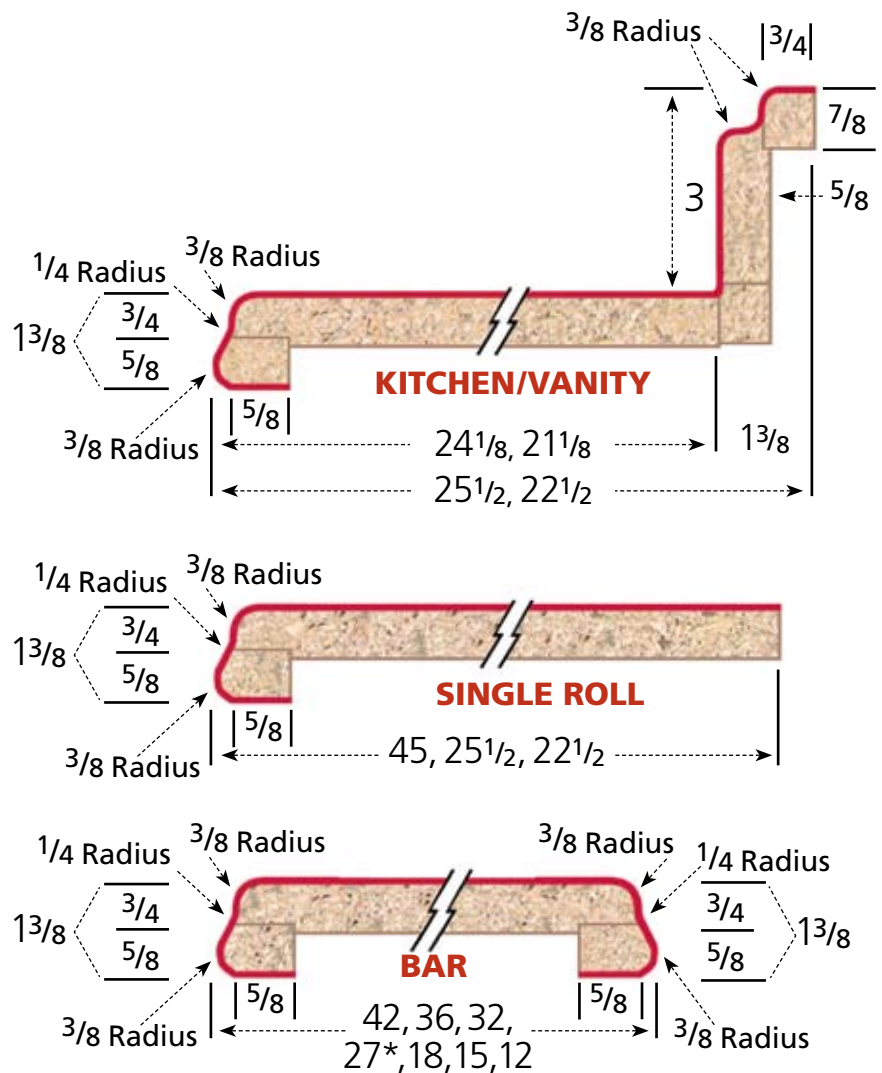

GENEVA

Modern Drop Ogee

- Clean, attractive edge contour lines.
- Subtle modern drop ogee emanates understated class.
- Achieve the luxurious look and feel of granite, stone or solid surface countertops at a fraction of the cost.
- Choose from a wide selection of deep-sheen, light-reflecting premium laminates from major manufacturers.
- Complete your kitchen, bath or bar with the latest in expert craftsmanship and quality from VT Industries.
- Patent pending process and design.

SPECIFICATIONS

- Standard substrate is 3/4" industrial grade particleboard, available in 8', 10' and 12' lengths.
- Both standard and special styles and sizes are suitable for all residential, commercial, institutional or light industrial applications.
- Available surfaced with Wilsonart® and Formica®
- Available as an environmentally friendly EQcountertop.