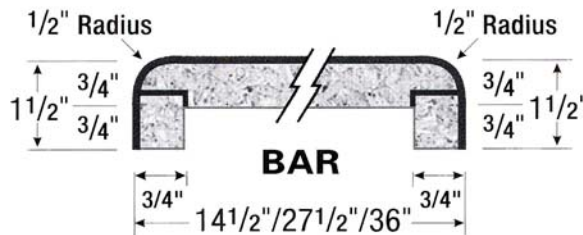

TEXAS TEMPO

Waterfall Edge

- Standard substrate is 3/4" industrial grade particleboard.
- Available in 8', 10' and 12' lengths.
- Standard postformed grade laminate with a thickness of 0.042" +/- 0.005".
- Suitable for all residential, commercial, institutional or light industrial applications.
- Available surfaced with Wilsonart®, Formica®, Nevamar® and Pionite®.

TEXAS

SPECIFICATIONS

CUSTOMER SERVICE

P 888.287.8356

F 712.368.4188

WWW.VTINDUSTRIES.COM/COUNTERTOPS

VT Fine Laminate
INDUSTRIES Countertops

All measurements in inches.
Drawings not to scale.

VTOS TE-TX 0205