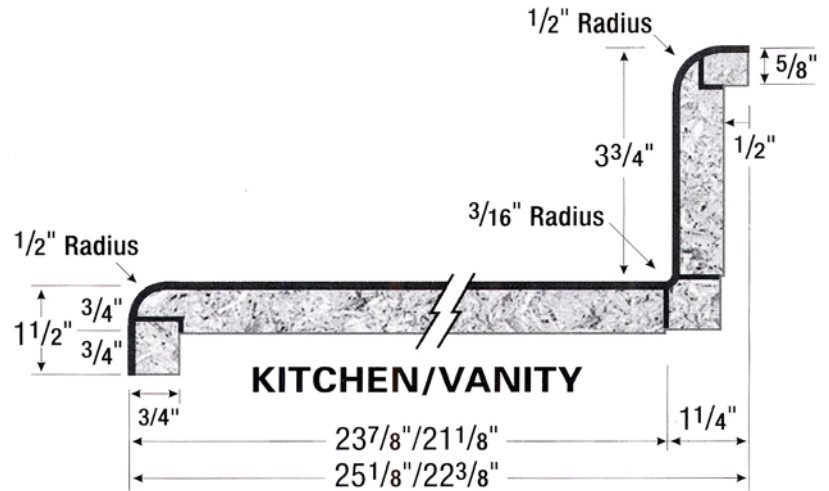

TEXAS TEMPO

Waterfall Edge

- Standard substrate is 3/4" industrial grade particleboard.
- Available in 8', 10' and 12' lengths.
- Standard postformed grade laminate with a thickness of 0.042" +/- 0.005".
- Suitable for all residential, commercial, institutional or light industrial applications.
- Available surfaced with Wilsonart®, Formica®, Nevamar® and Pionite®.

TEXAS

SPECIFICATIONS

CUSTOMER SERVICE

P 888.287.8356

F 712.368.4188

WWW.VTINDUSTRIES.COM/COUNTERTOPS

VT Fine Laminate
INDUSTRIES Countertops

All measurements in inches.
Drawings not to scale.

VTOS TE-TX 0205