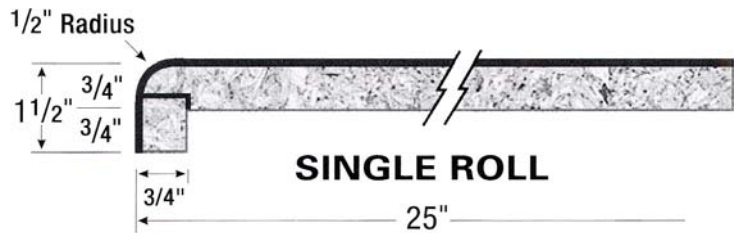

TEXAS TEMPO

Waterfall Edge

- Standard substrate is 3/4" industrial grade particleboard.
- Available in 8', 10' and 12' lengths.
- Standard postformed grade laminate with a thickness of 0.042" +/- 0.005".
- Suitable for all residential, commercial, institutional or light industrial applications.
- Available surfaced with Wilsonart®, Formica®, Nevamar® and Pionite®.

TEXAS

SPECIFICATIONS

CUSTOMER SERVICE

P 888.287.8356

F 712.368.4188

WWW.VTINDUSTRIES.COM/COUNTERTOPS

VT Fine Laminate
INDUSTRIES Countertops

All measurements in inches.
Drawings not to scale.

VTOS TE-TX 0205