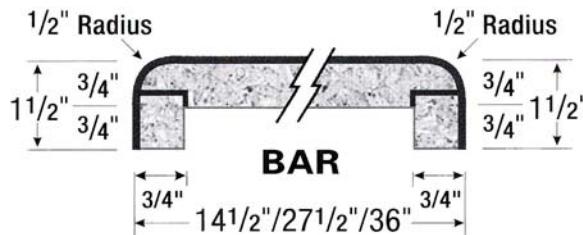

TEXAS TEMPO

Waterfall Edge

- Standard substrate is 3/4" industrial grade particleboard.
- Available in 8', 10' and 12' lengths.
- Standard postformed grade laminate with a thickness of 0.042" +/- 0.005".
- Suitable for all residential, commercial, institutional or light industrial applications.
- Available surfaced with Wilsonart®, Formica®, Nevamar® and Pionite®.

TEXAS

SPECIFICATIONS

All measurements in inches.
Drawings not to scale.

VTOS TE-TX 0205

CUSTOMER SERVICE

P 888.287.8356

F 712.368.4188

WWW.VTINDUSTRIES.COM/COUNTERTOPS